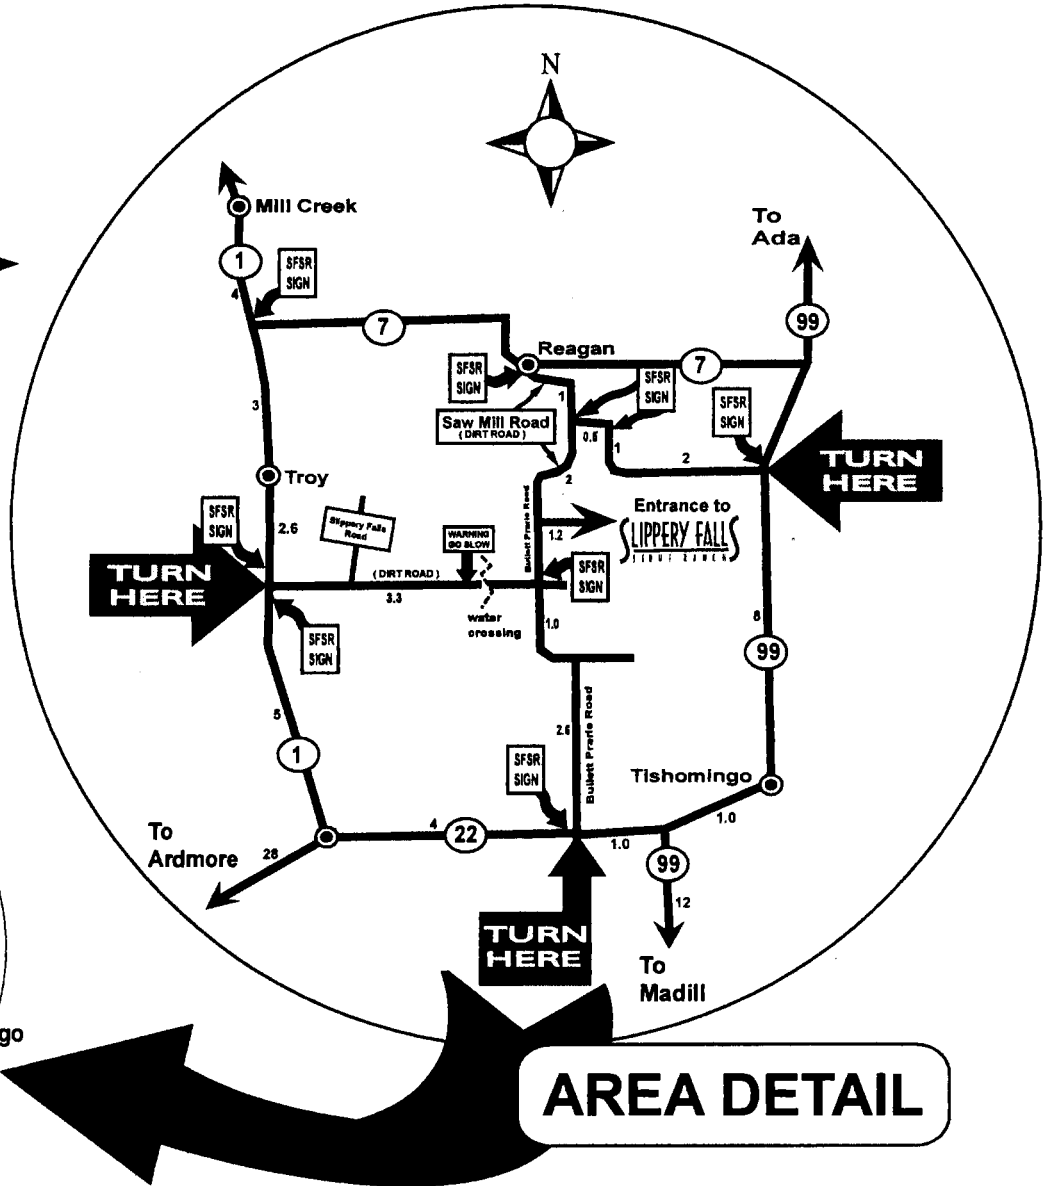

71 Miles to OKC

# SLIPPERY FALLS

SCOUT RANCH

**AREA DETAIL**