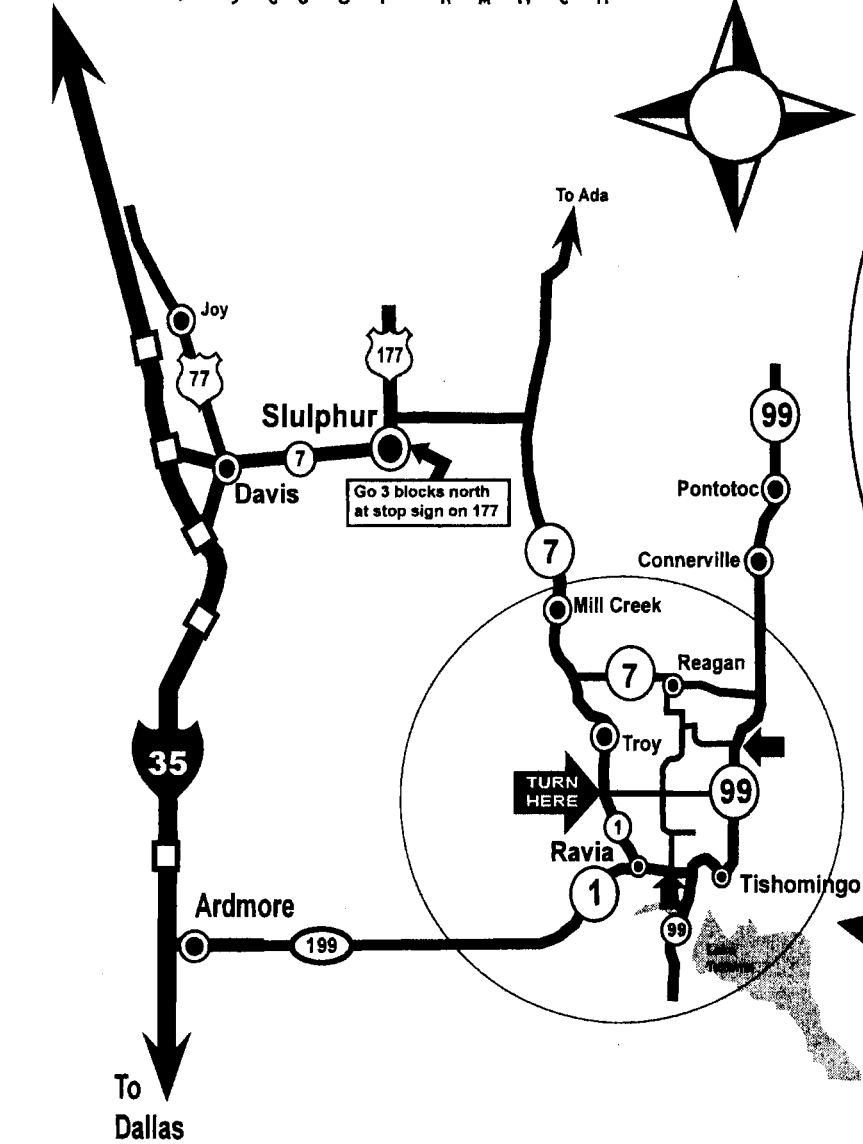

71 Miles to OKC

# SLIPPERY FALLS

SCOUT RANCH

**AREA DETAIL**